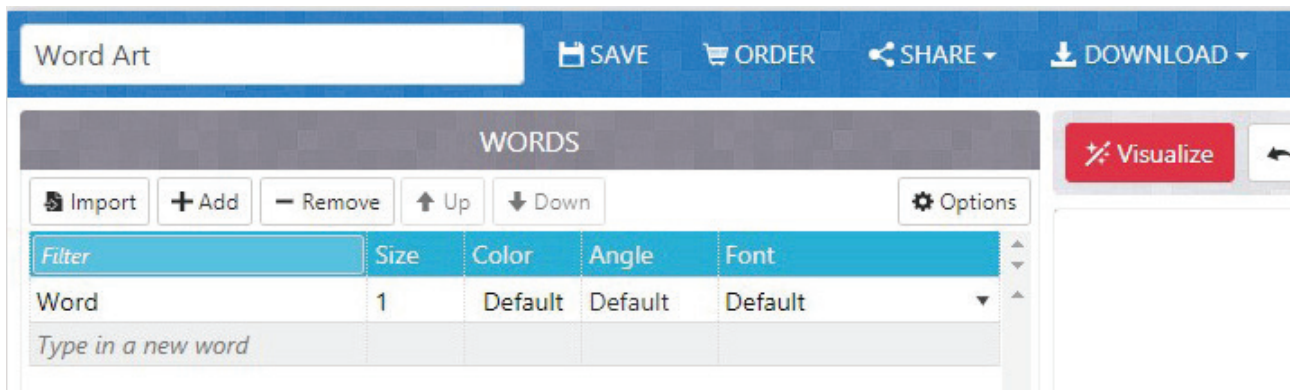

NAME:

Word Clouds

1. Write down a list of words that come to mind when you think of homelessness and people experiencing homelessness.
2. Go to <https://wordart.com/create>
3. Type each of the words from your word list in the table on the left hand side. Choose what size you want each word to be. If you think certain words are more important, you should make them a bigger size. As a suggestion, you might want to make the word 'homelessness' the biggest.

4. You can also change the colour, angle and font of each word or leave them as default.
5. Next, click on the 'shapes' heading and choose a shape for your word cloud. It would be good to use a shape that related to homelessness (like a house). If you can't find one you like, you can add your own image.